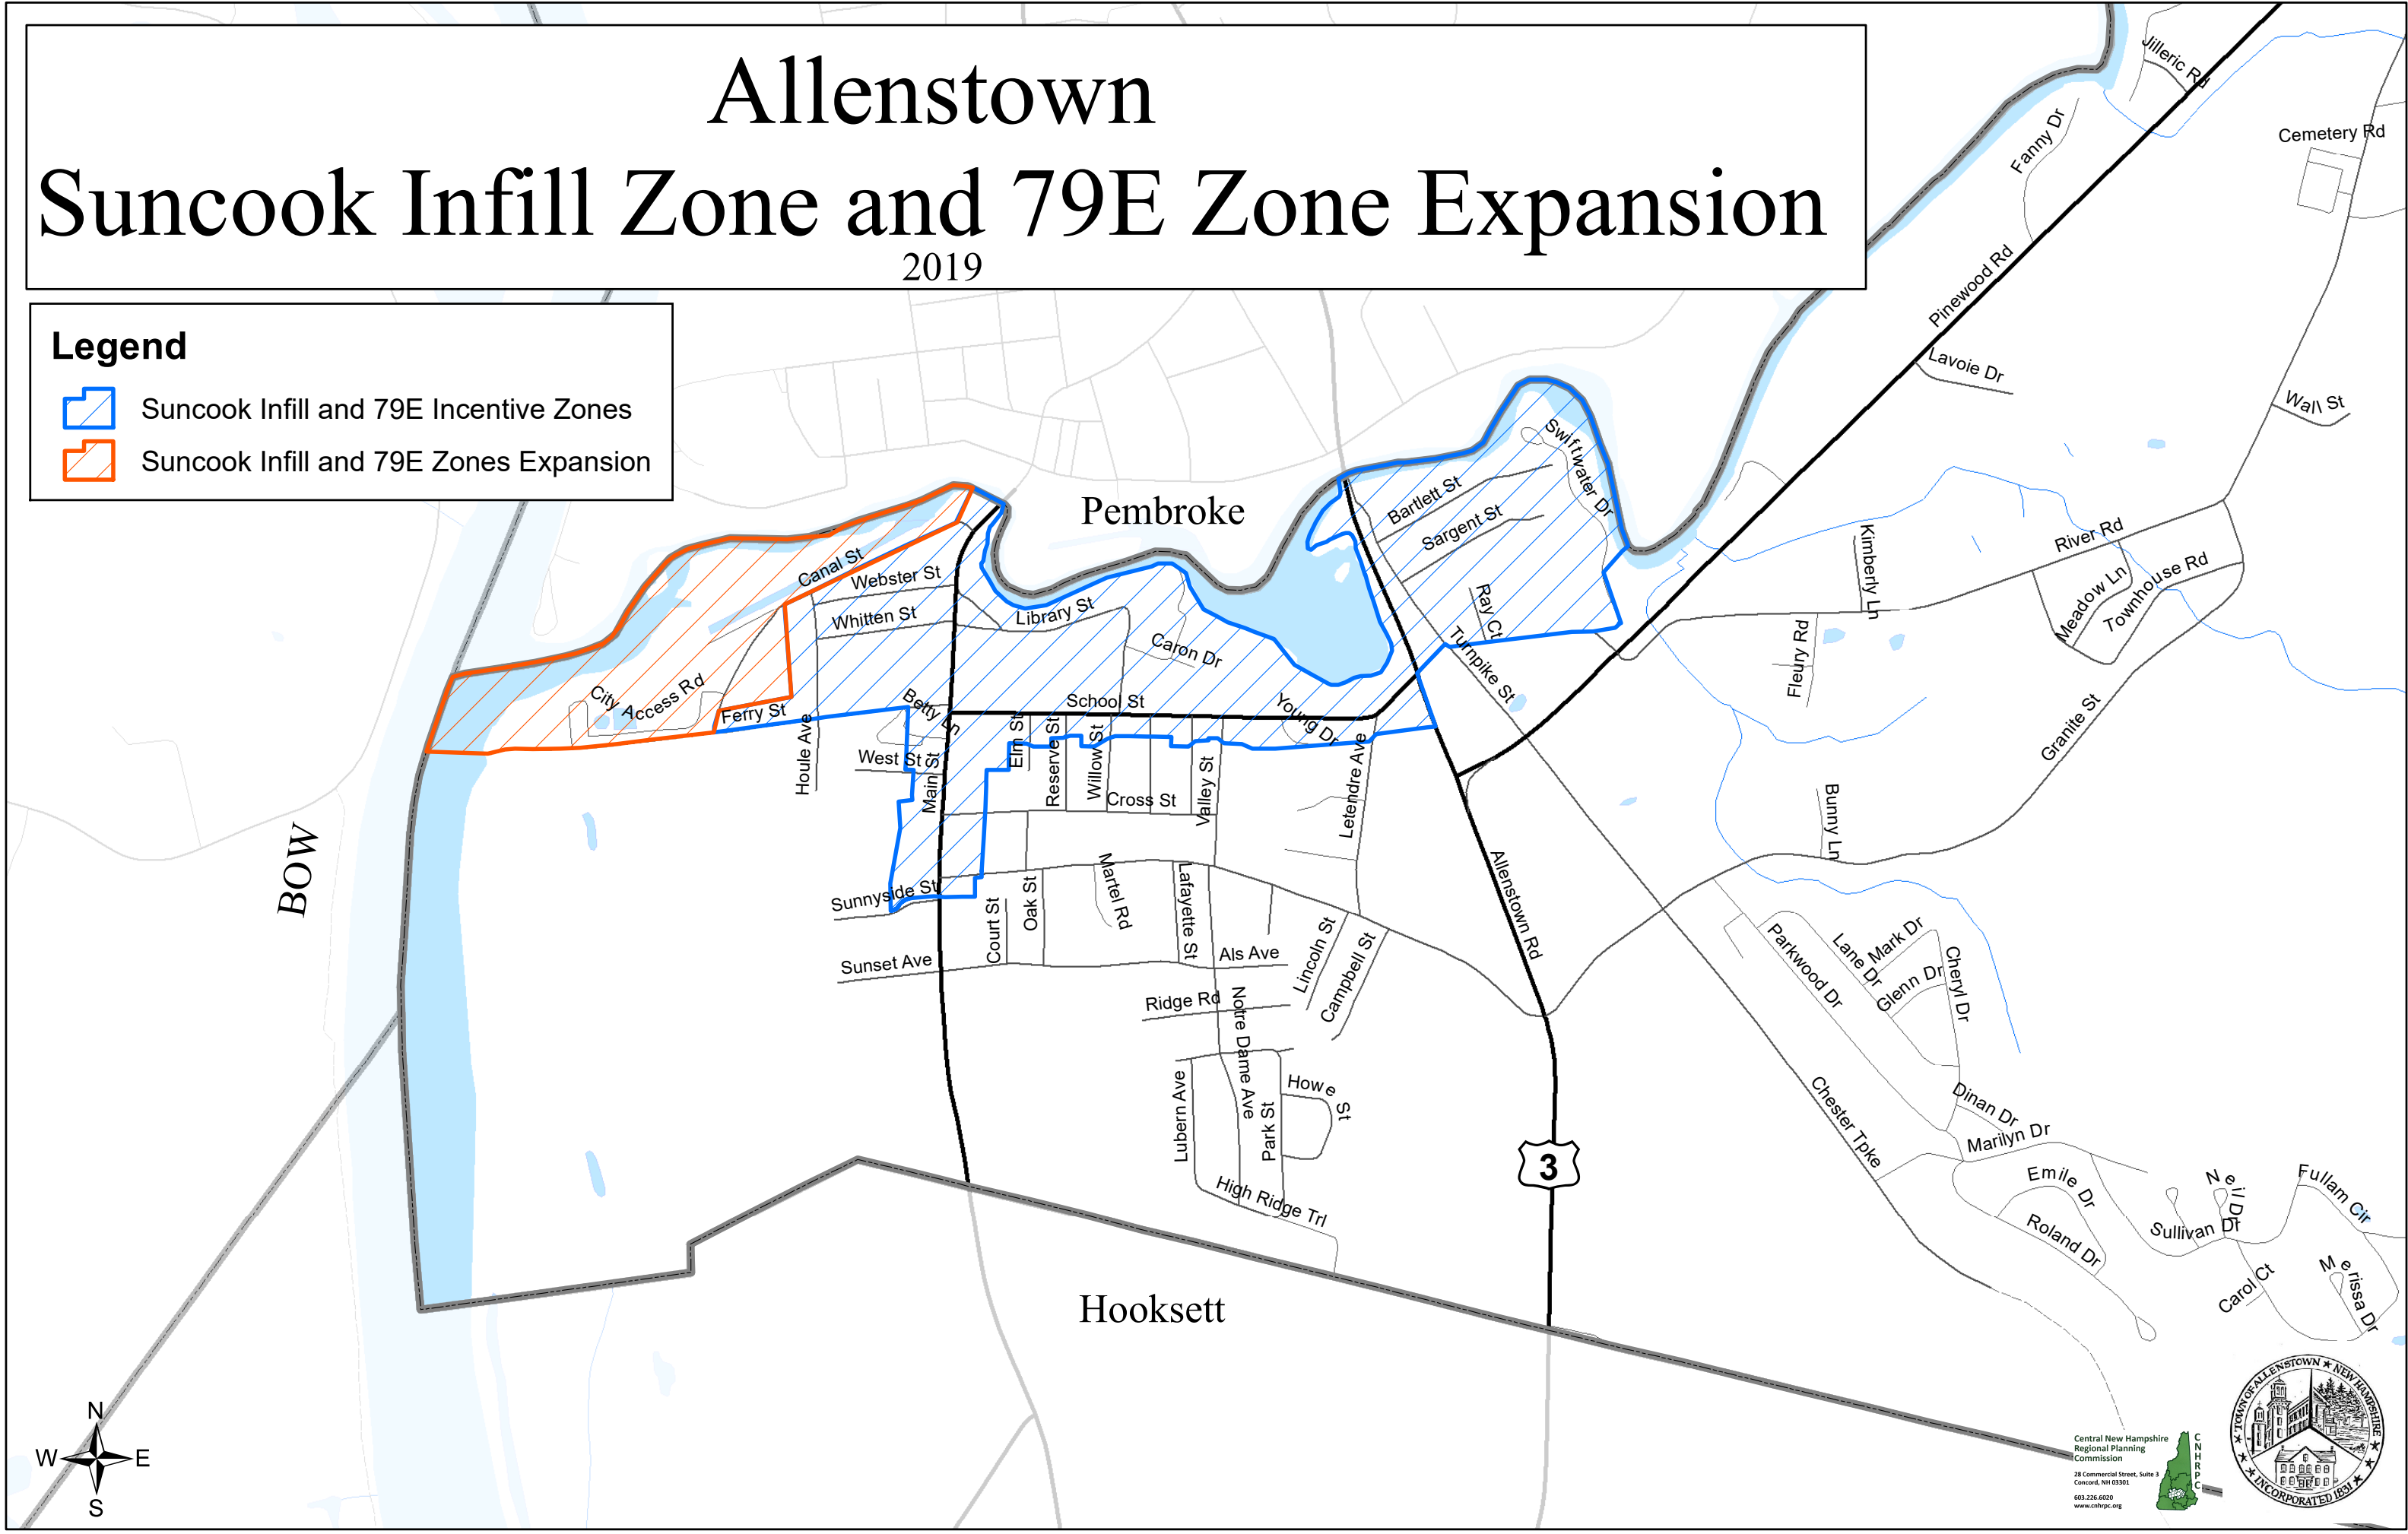

Allenstown Suncook Infill Zone and 79E Zone Expansion

2019

Legend

-  Suncook Infill and 79E Incentive Zones
-  Suncook Infill and 79E Zones Expansion

Central New Hampshire
Regional Planning
Commission
28 Commercial Street, Suite 3
Concord, NH 03301
603.226.6020
www.cnhrpc.org