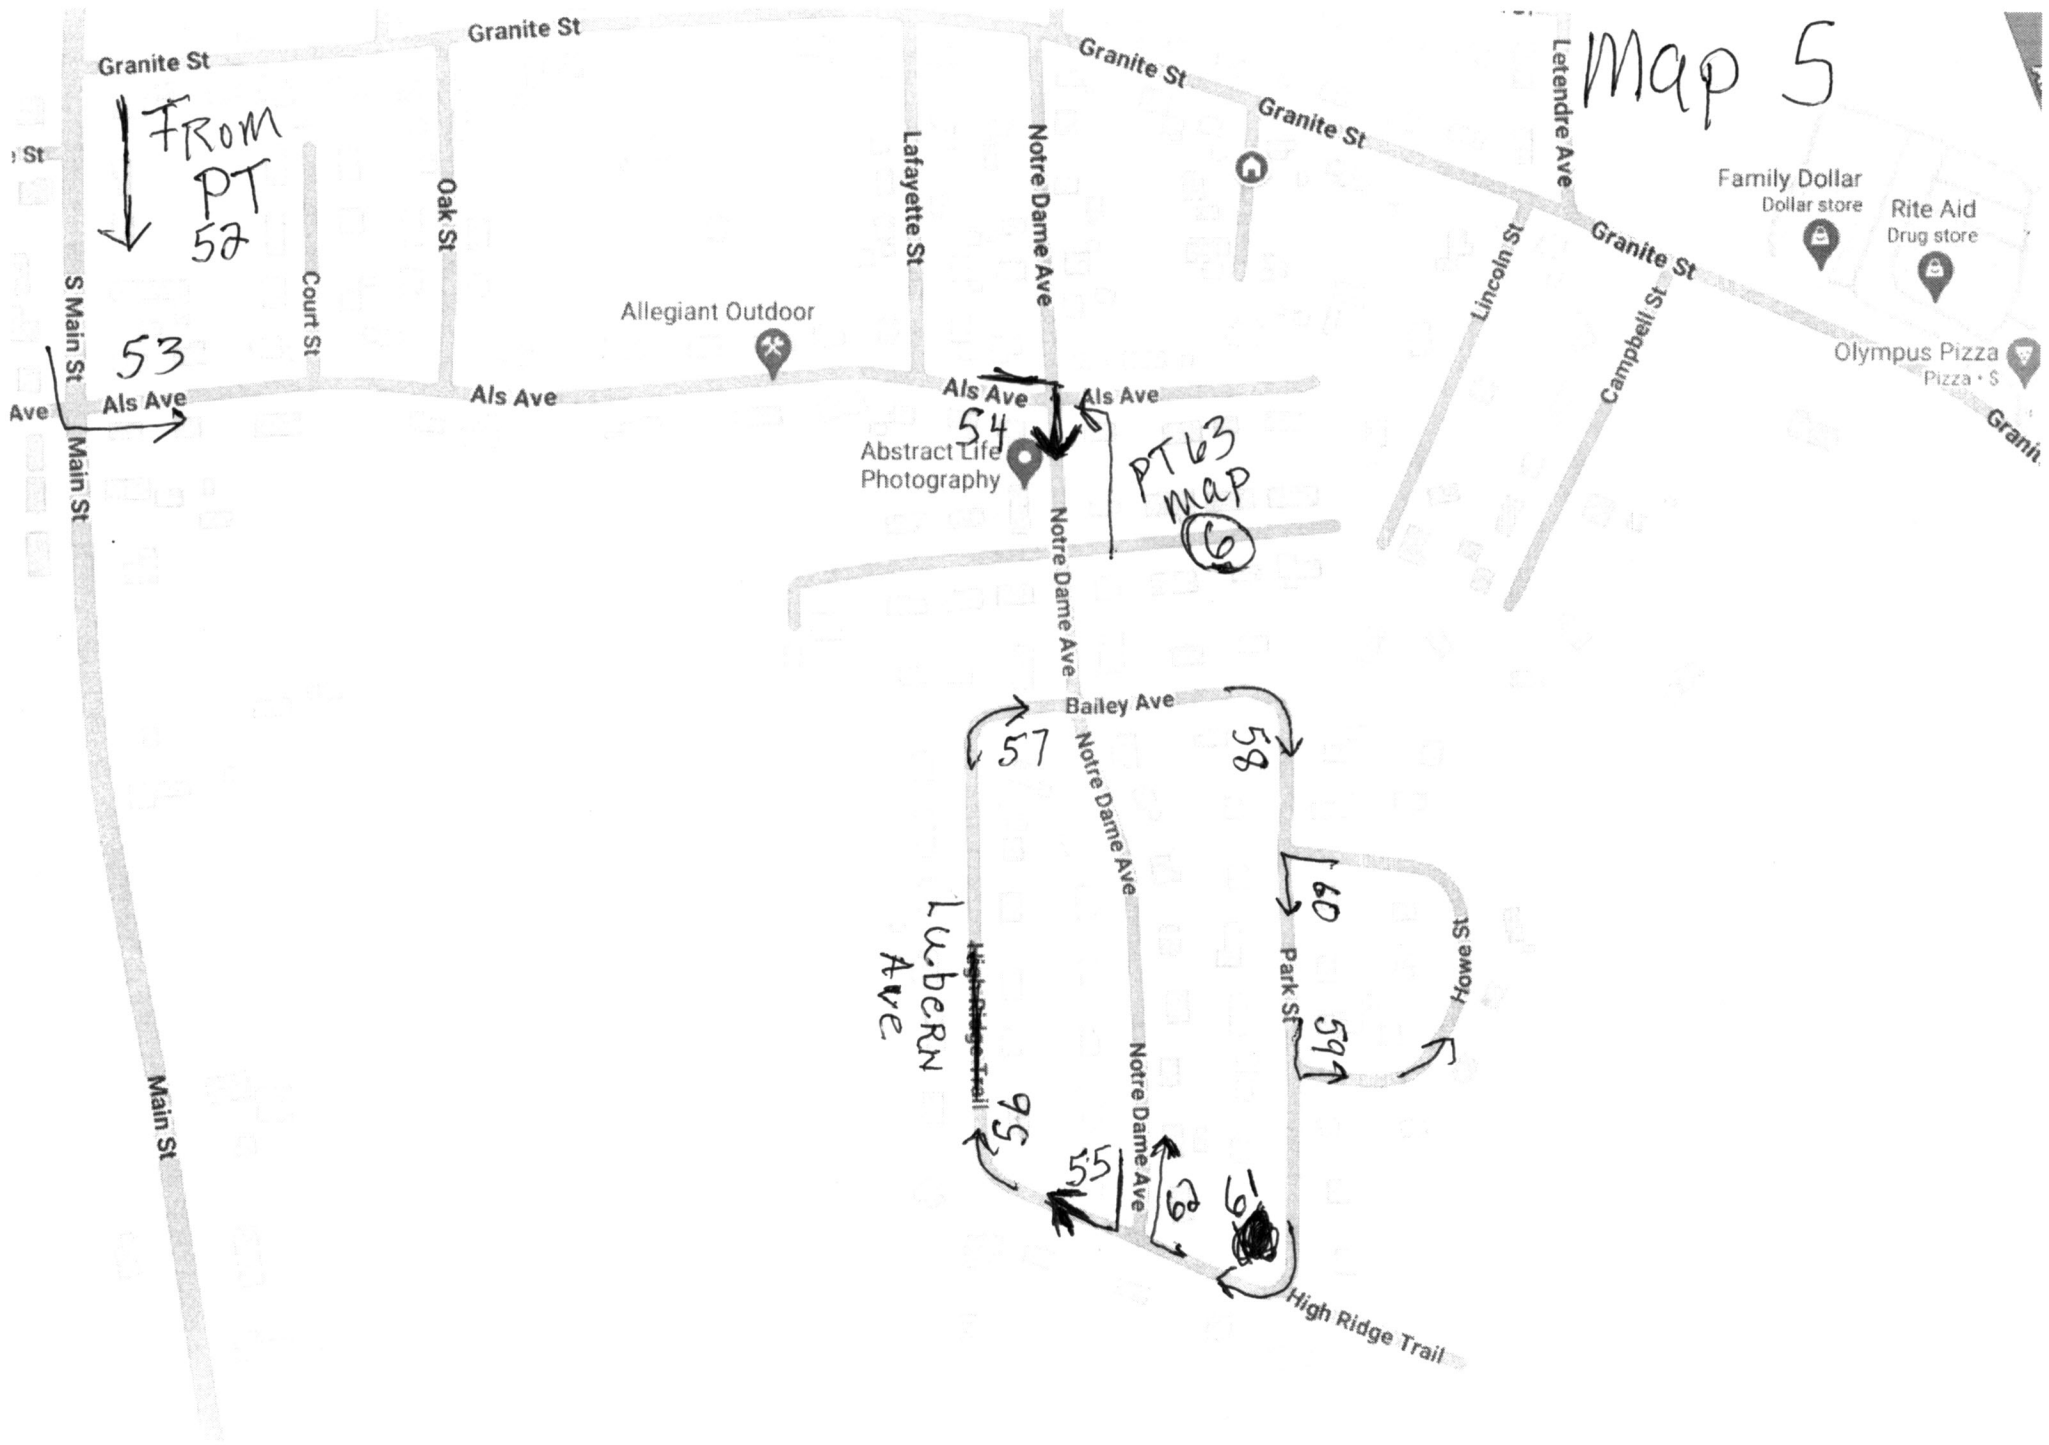

MAP 1

Hardware store

28

Hillsbrook Village
An Everbrook Senior...

Stop @ Entrance

Hillsbrook Village

Tender Years Child Care

Vault Motor Storage

Parkwood Dr

Lane Dr

Chester Turnpike

Lane Dr

Parkwood Dr

Chester

MAP 2 UPPER

Bear View
Crossing

MAP 2 Lower

TO River Rd Area

MAP 3

Bear view
crossing

MAP 3

MAP 4

Map 5

Map 6