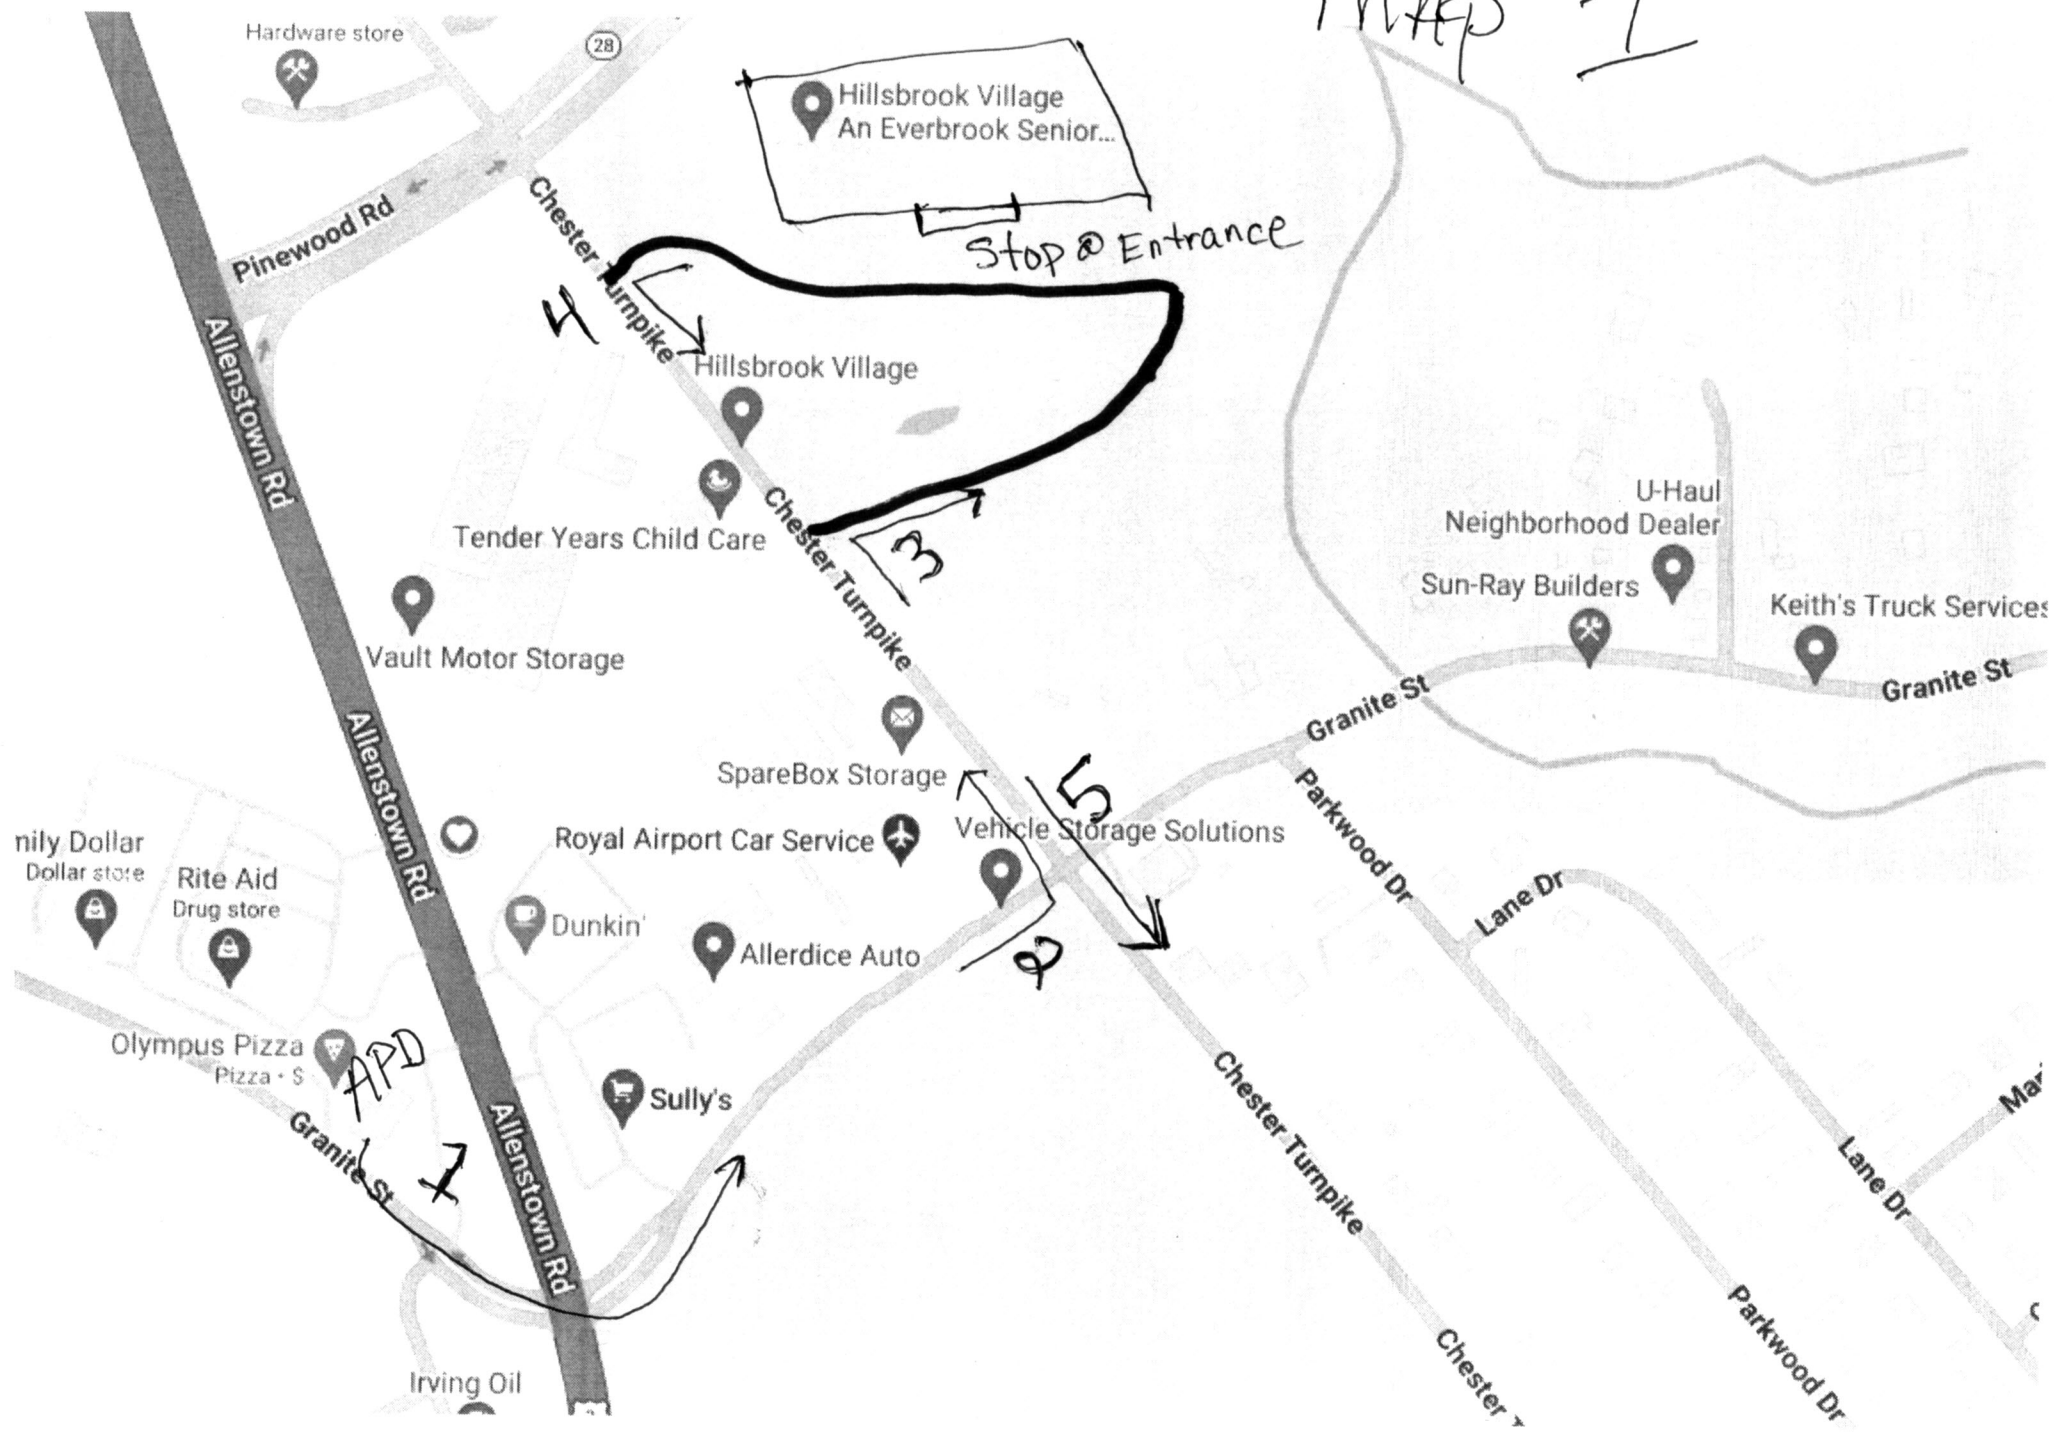

MAP 1

Hardware store

28

Hillsbrook Village
An Everbrook Senior...

Stop @ Entrance

Hillsbrook Village

Tender Years Child Care

Vault Motor Storage

Olympus Pizza
Pizza · S

APD

Irving Oil

U-Haul
Neighborhood Dealer

Sun-Ray Builders

Keith's Truck Services

Granite St

Granite St

Parkwood Dr

Lane Dr

Chester Turnpike

Lane Dr

Parkwood Dr

Chester

MAP 2 UPPER

Bear View
Crossing

MAP 2 Lower

TO River Rd Area

MAP 3

Bear view
crossing

MAP 3

MAP 4

Map 5

Map 6