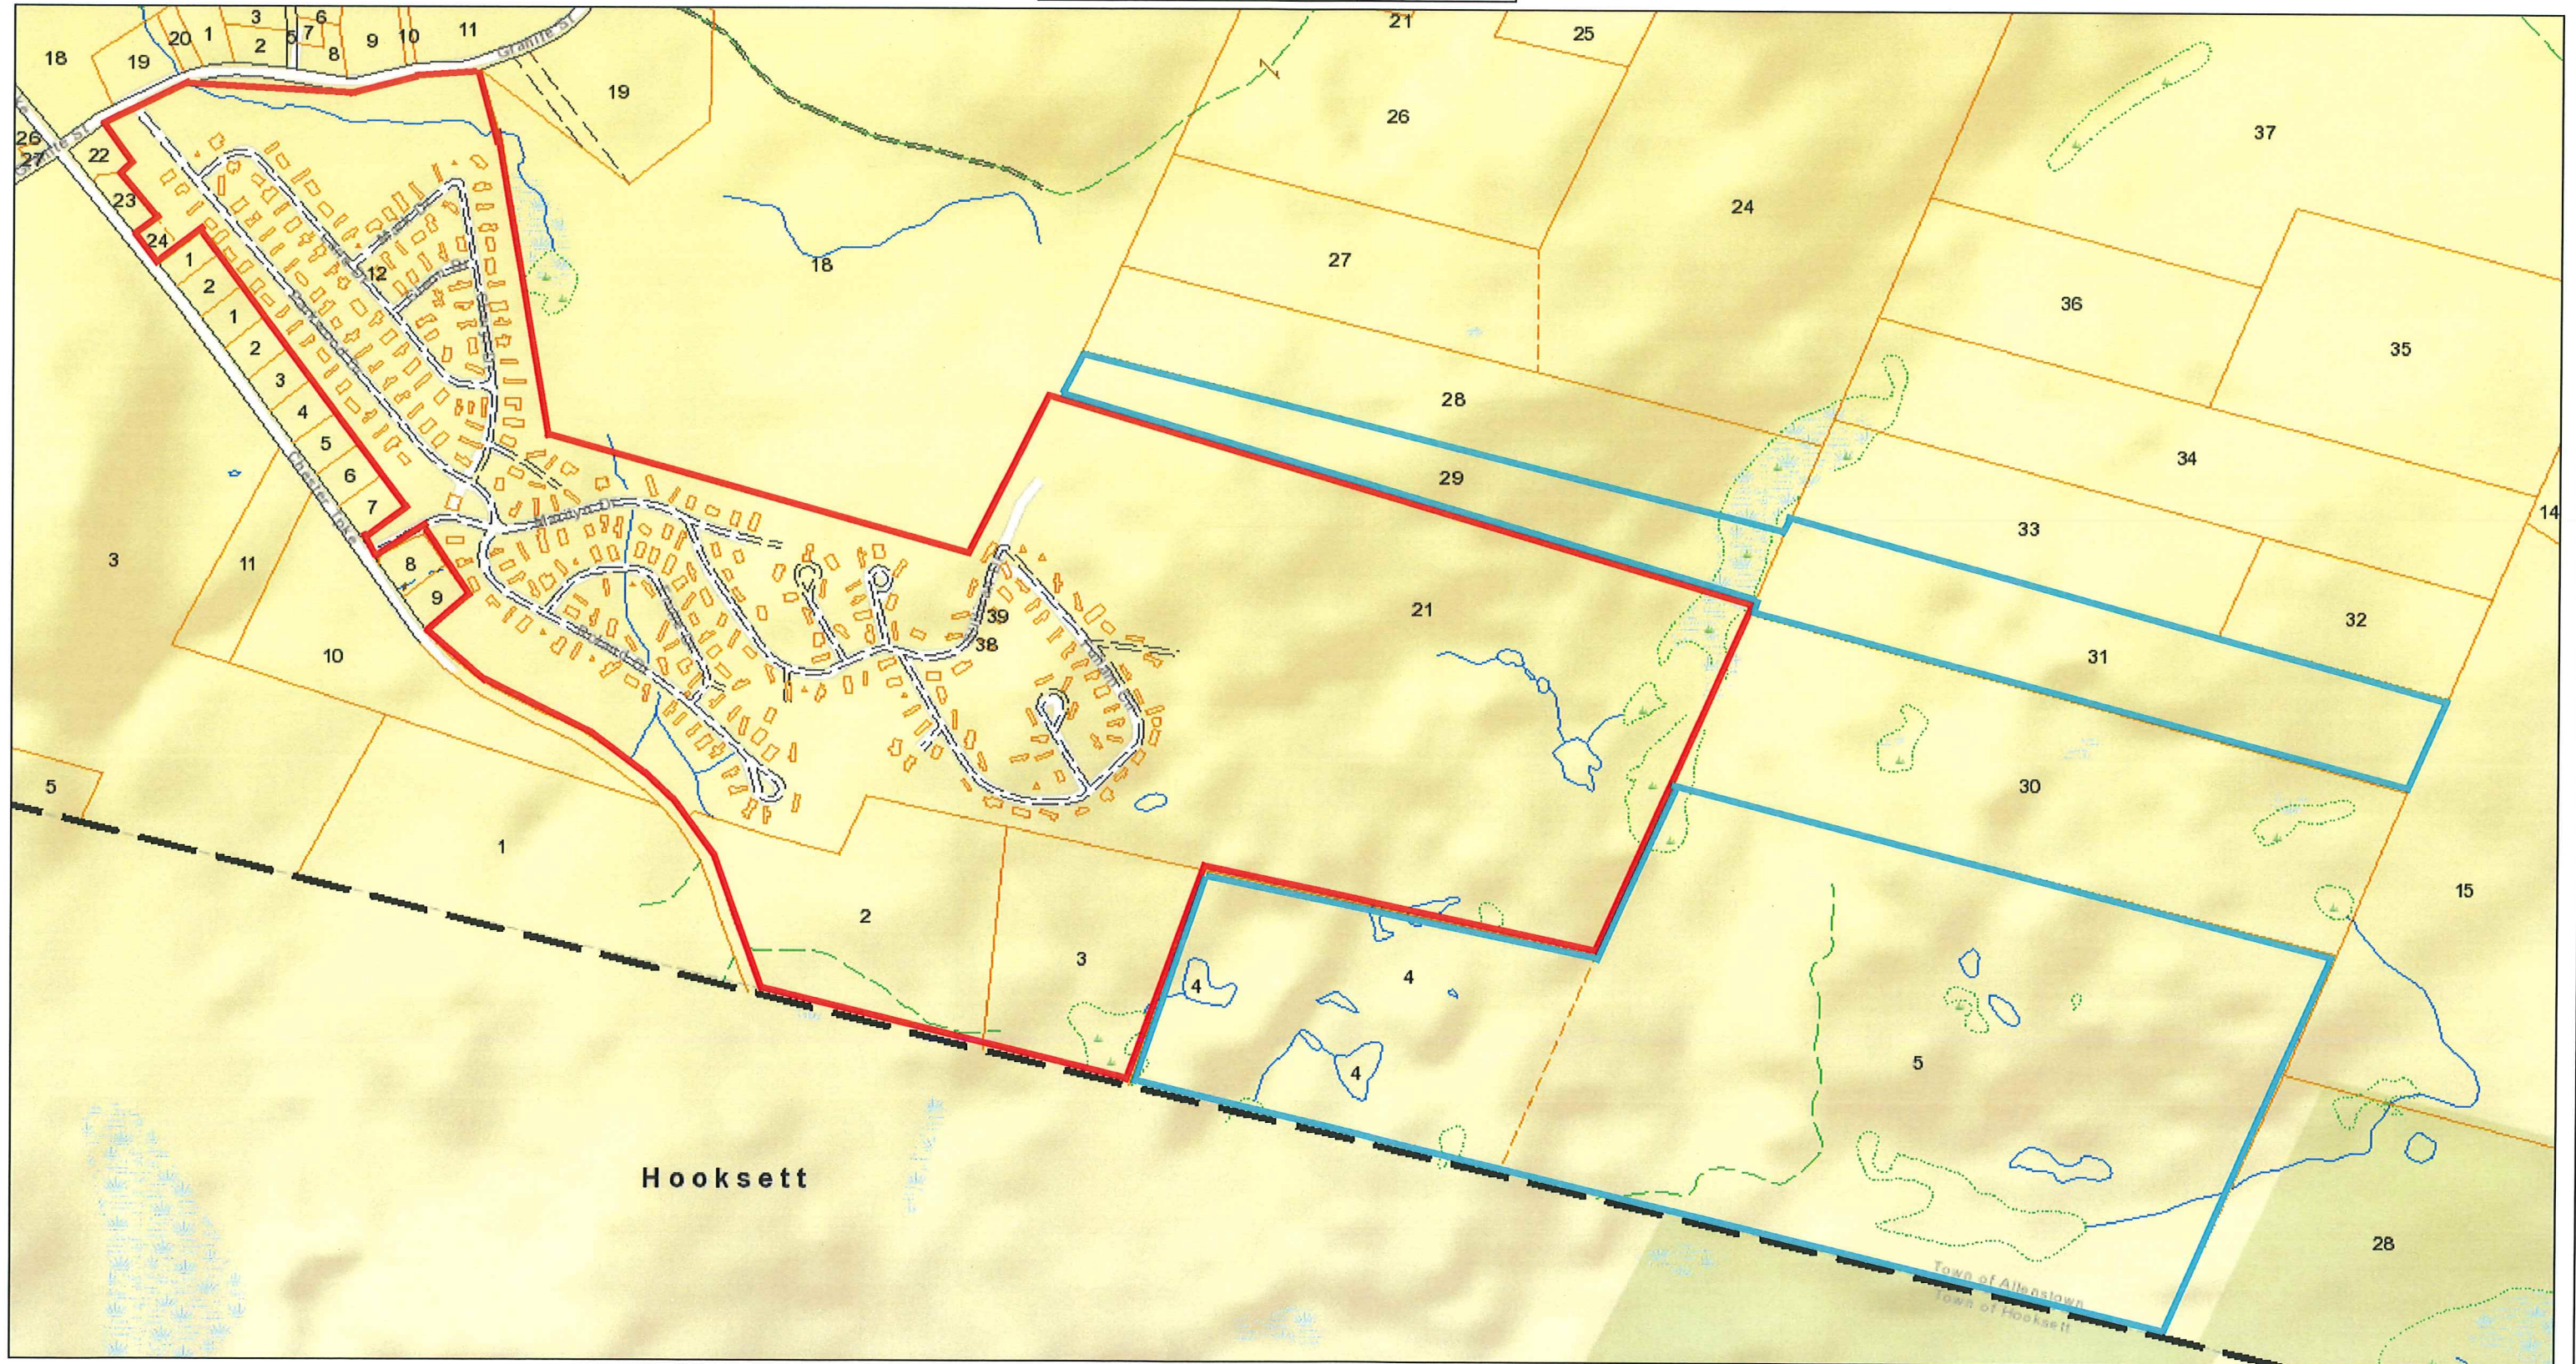

HOLIDAY ACRES

Allenstown, NH

1 inch = 600 Feet

August 13, 2018

www.cai-tech.com

Data shown on this map is provided for planning and informational purposes only. The municipality and CAI Technologies are not responsible for any use for other purposes or misuse or misrepresentation of this map.