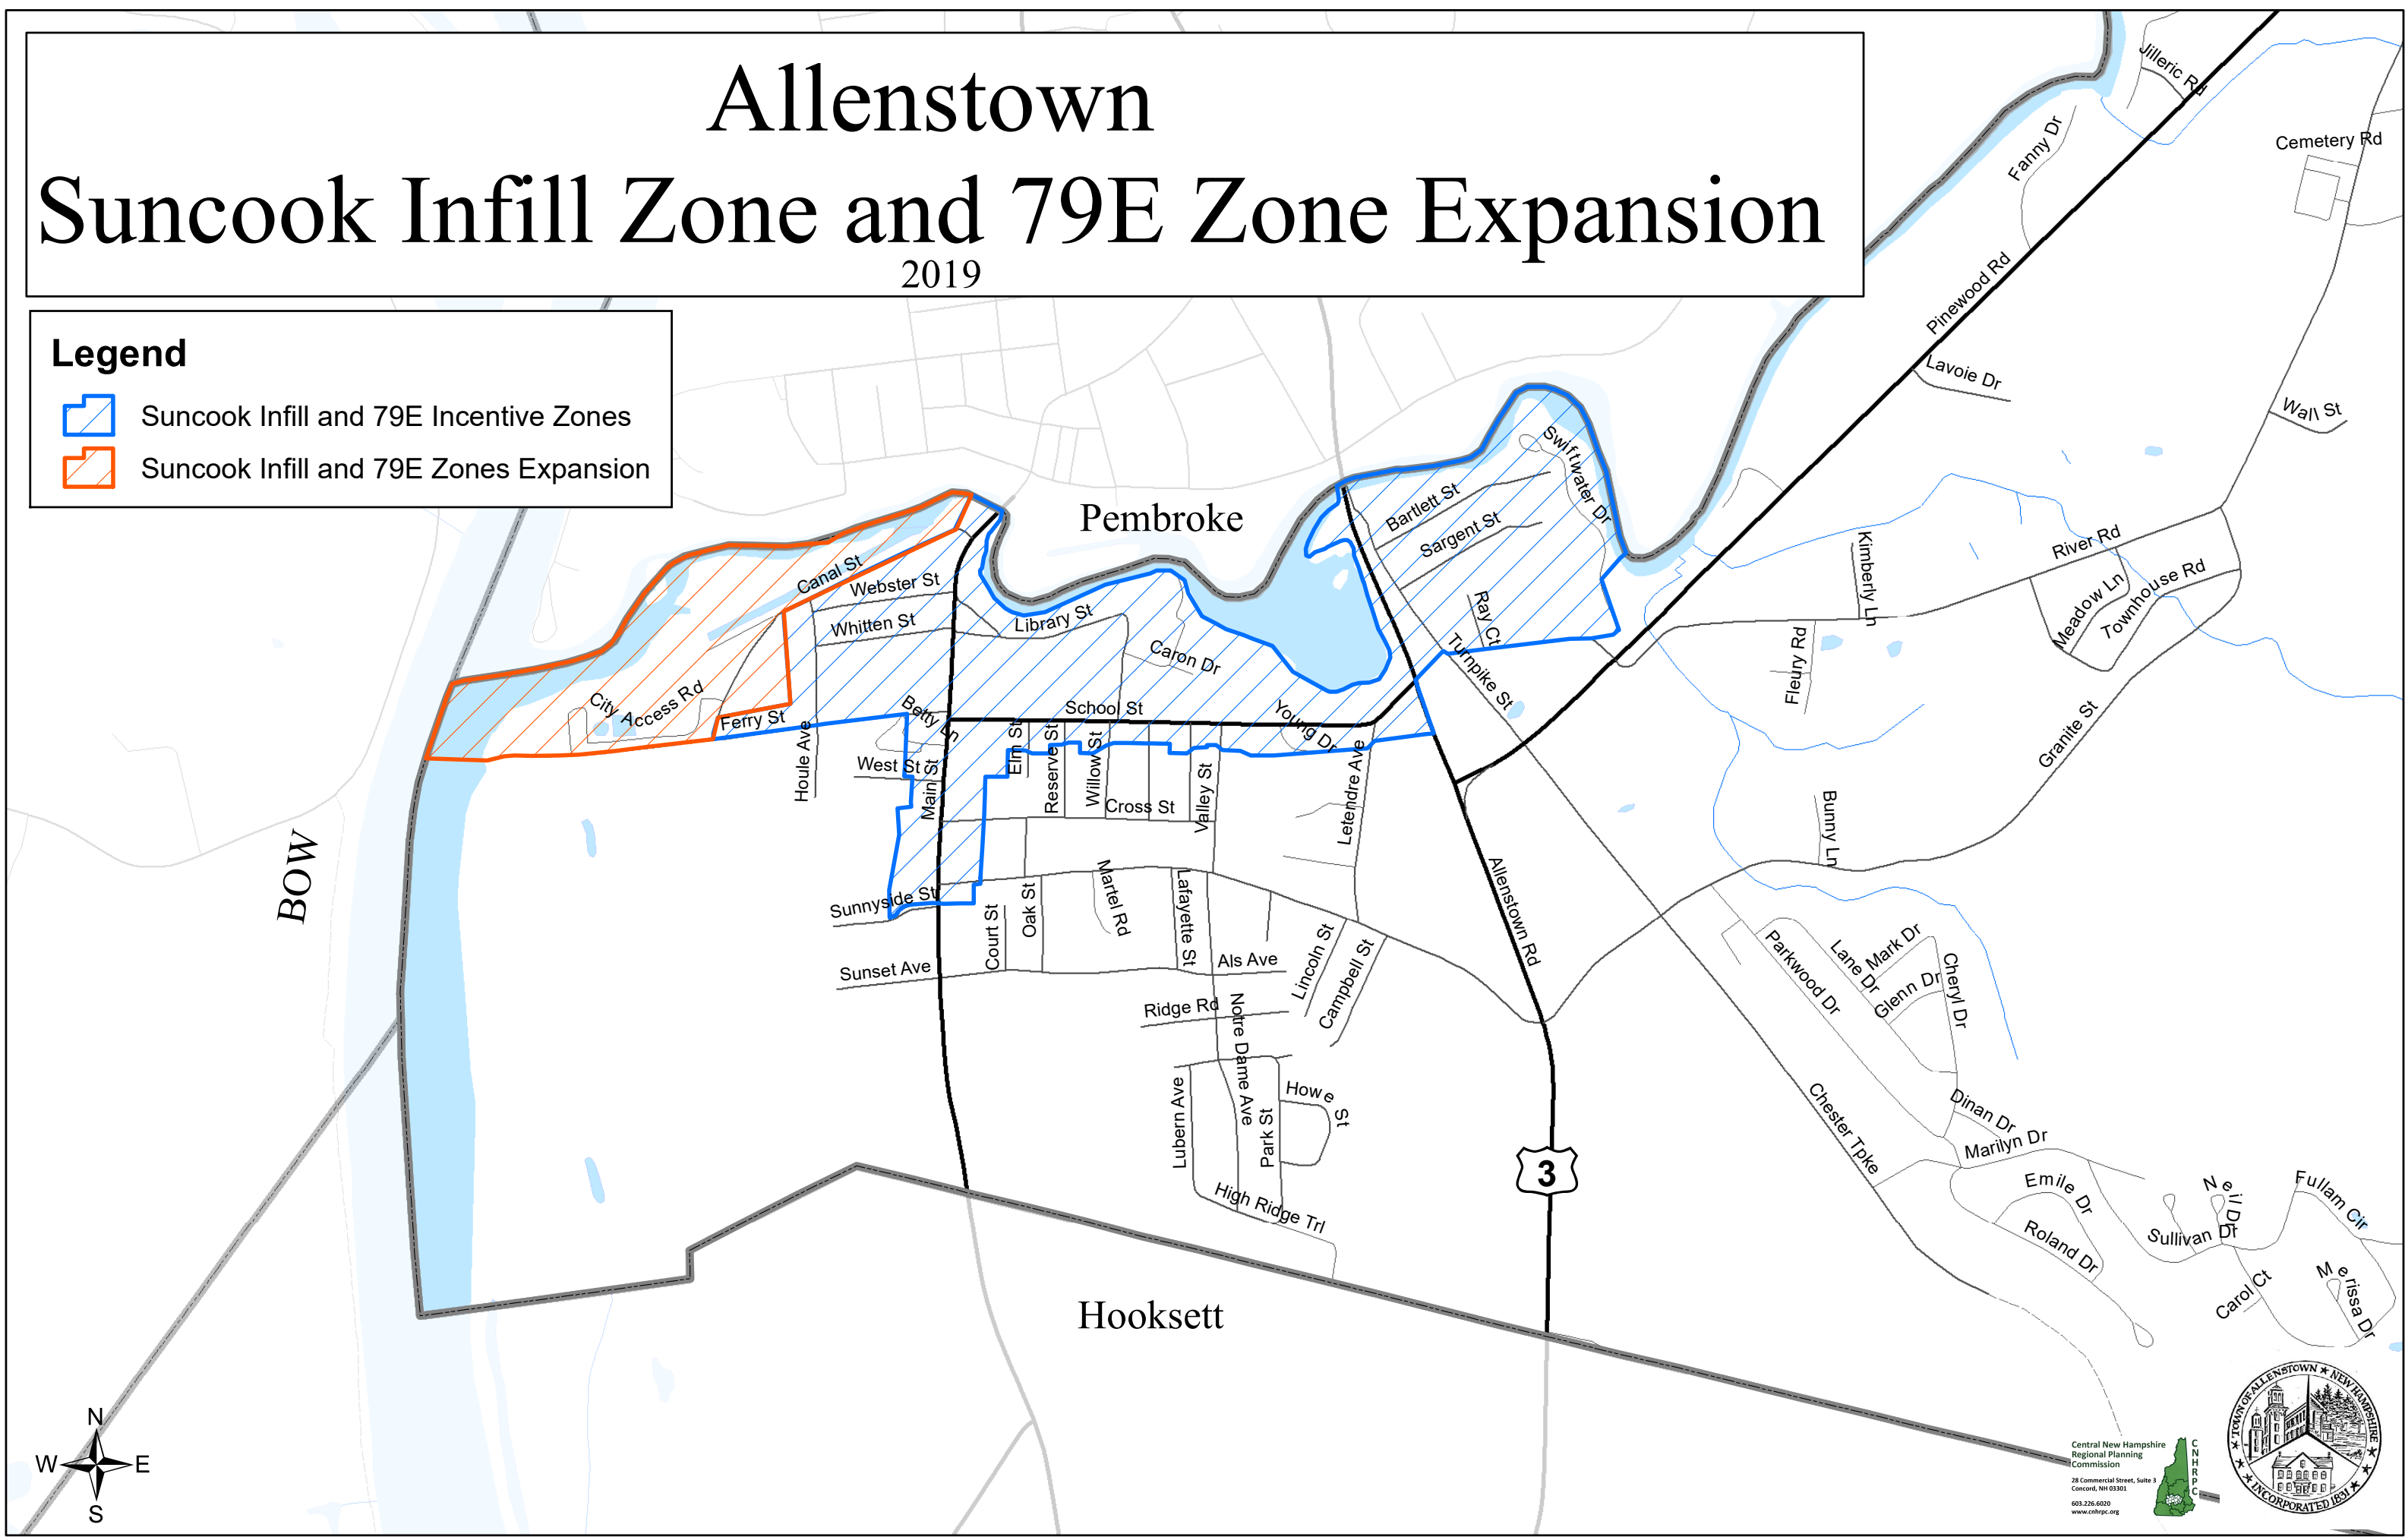

Allenstown

Suncook Infill Zone and 79E Zone Expansion

2019

Legend

-  Suncook Infill and 79E Incentive Zones
-  Suncook Infill and 79E Zones Expansion

Central New Hampshire
Regional Planning
Commission
28 Commercial Street, Suite 3
Concord, NH 03301
603.226.6020
www.cnhrpc.org