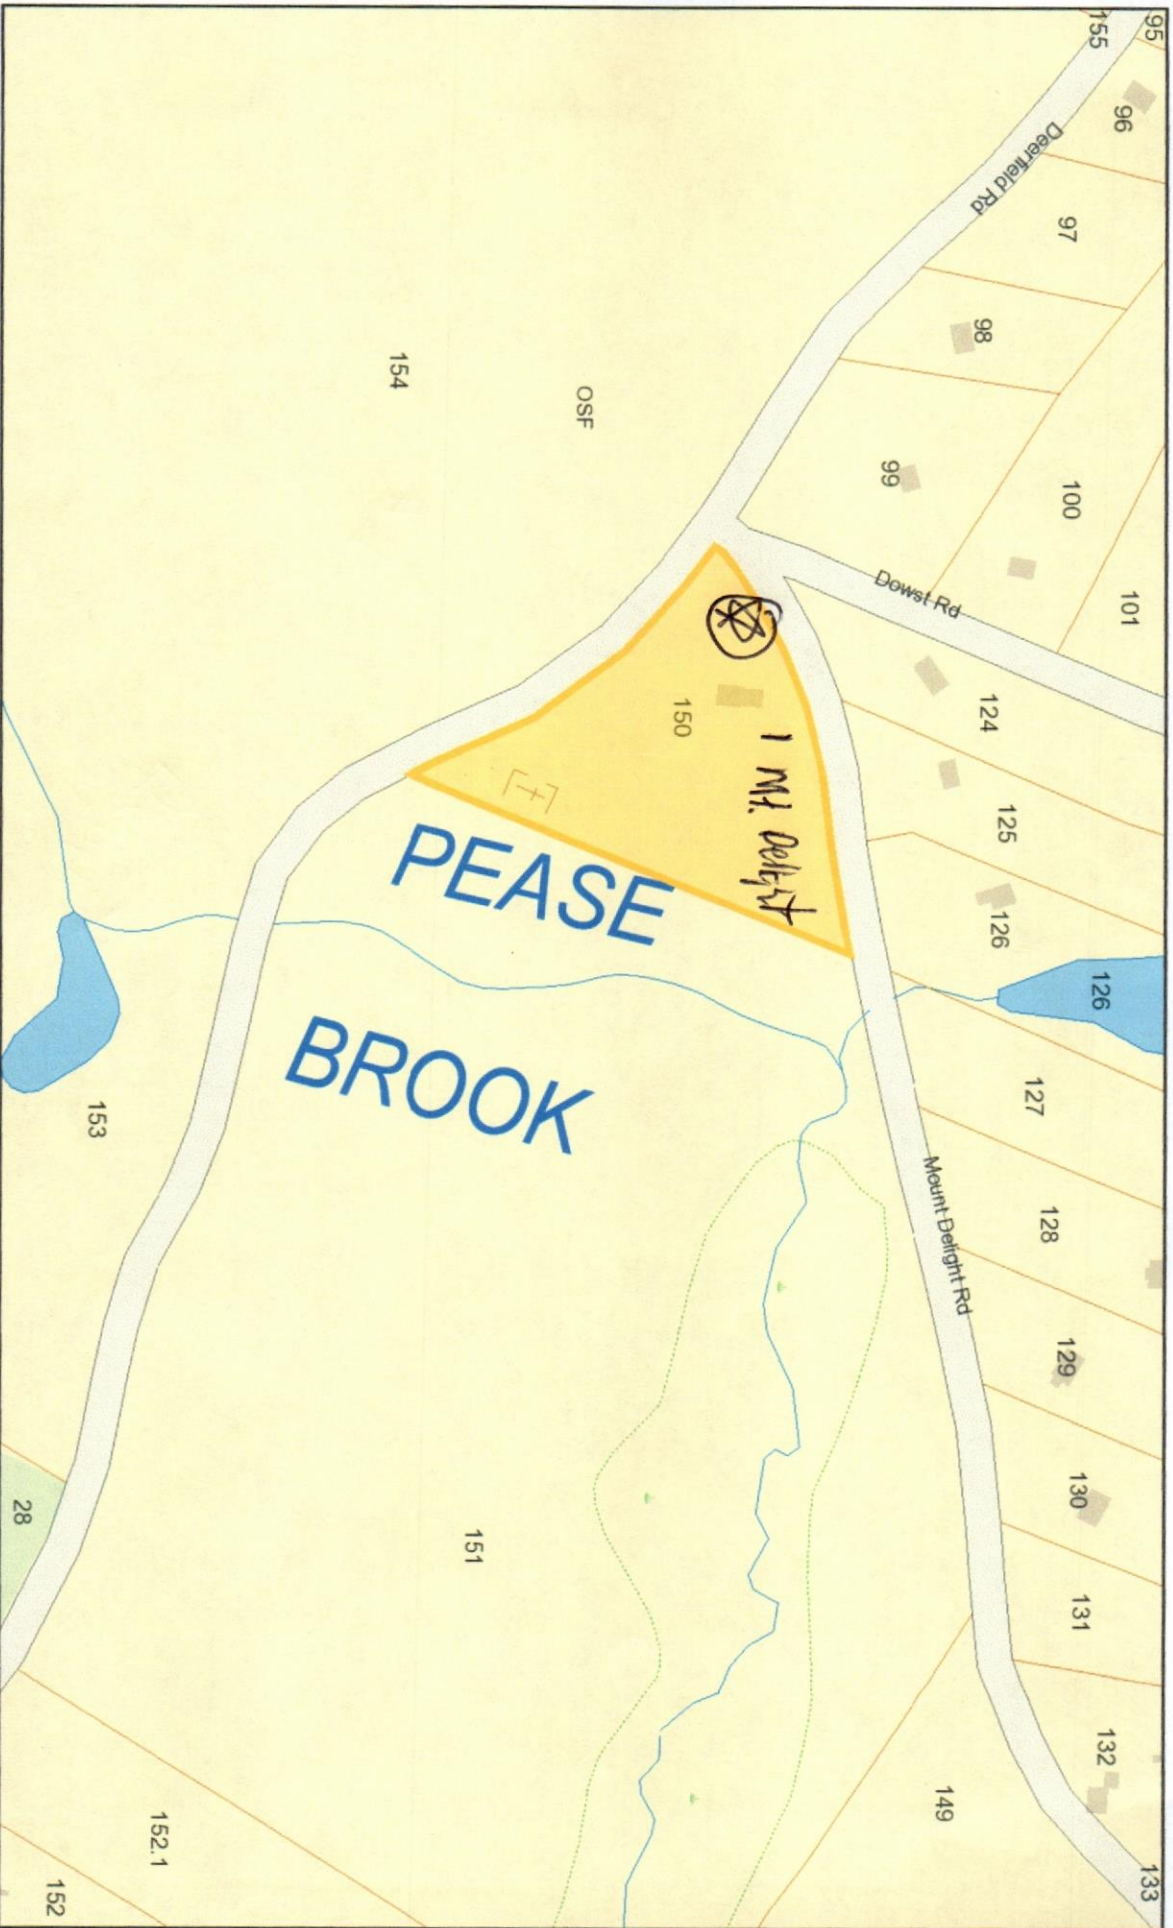

Allentown, NH

1 inch = 274 Feet

October 6, 2020

Data shown on this map is provided for planning and informational purposes only. The municipality and CAI Technologies are not responsible for any use for other purposes or misuse or misrepresentation of this map.

Supporting Pictures

Layout of structure in back of house

Looking Toward Mt Delight Rd

Notice elevation drop helps hide structure from neighbours across Mt Delight Rd

The elevation grows as the road dips

Work in progress on back property line